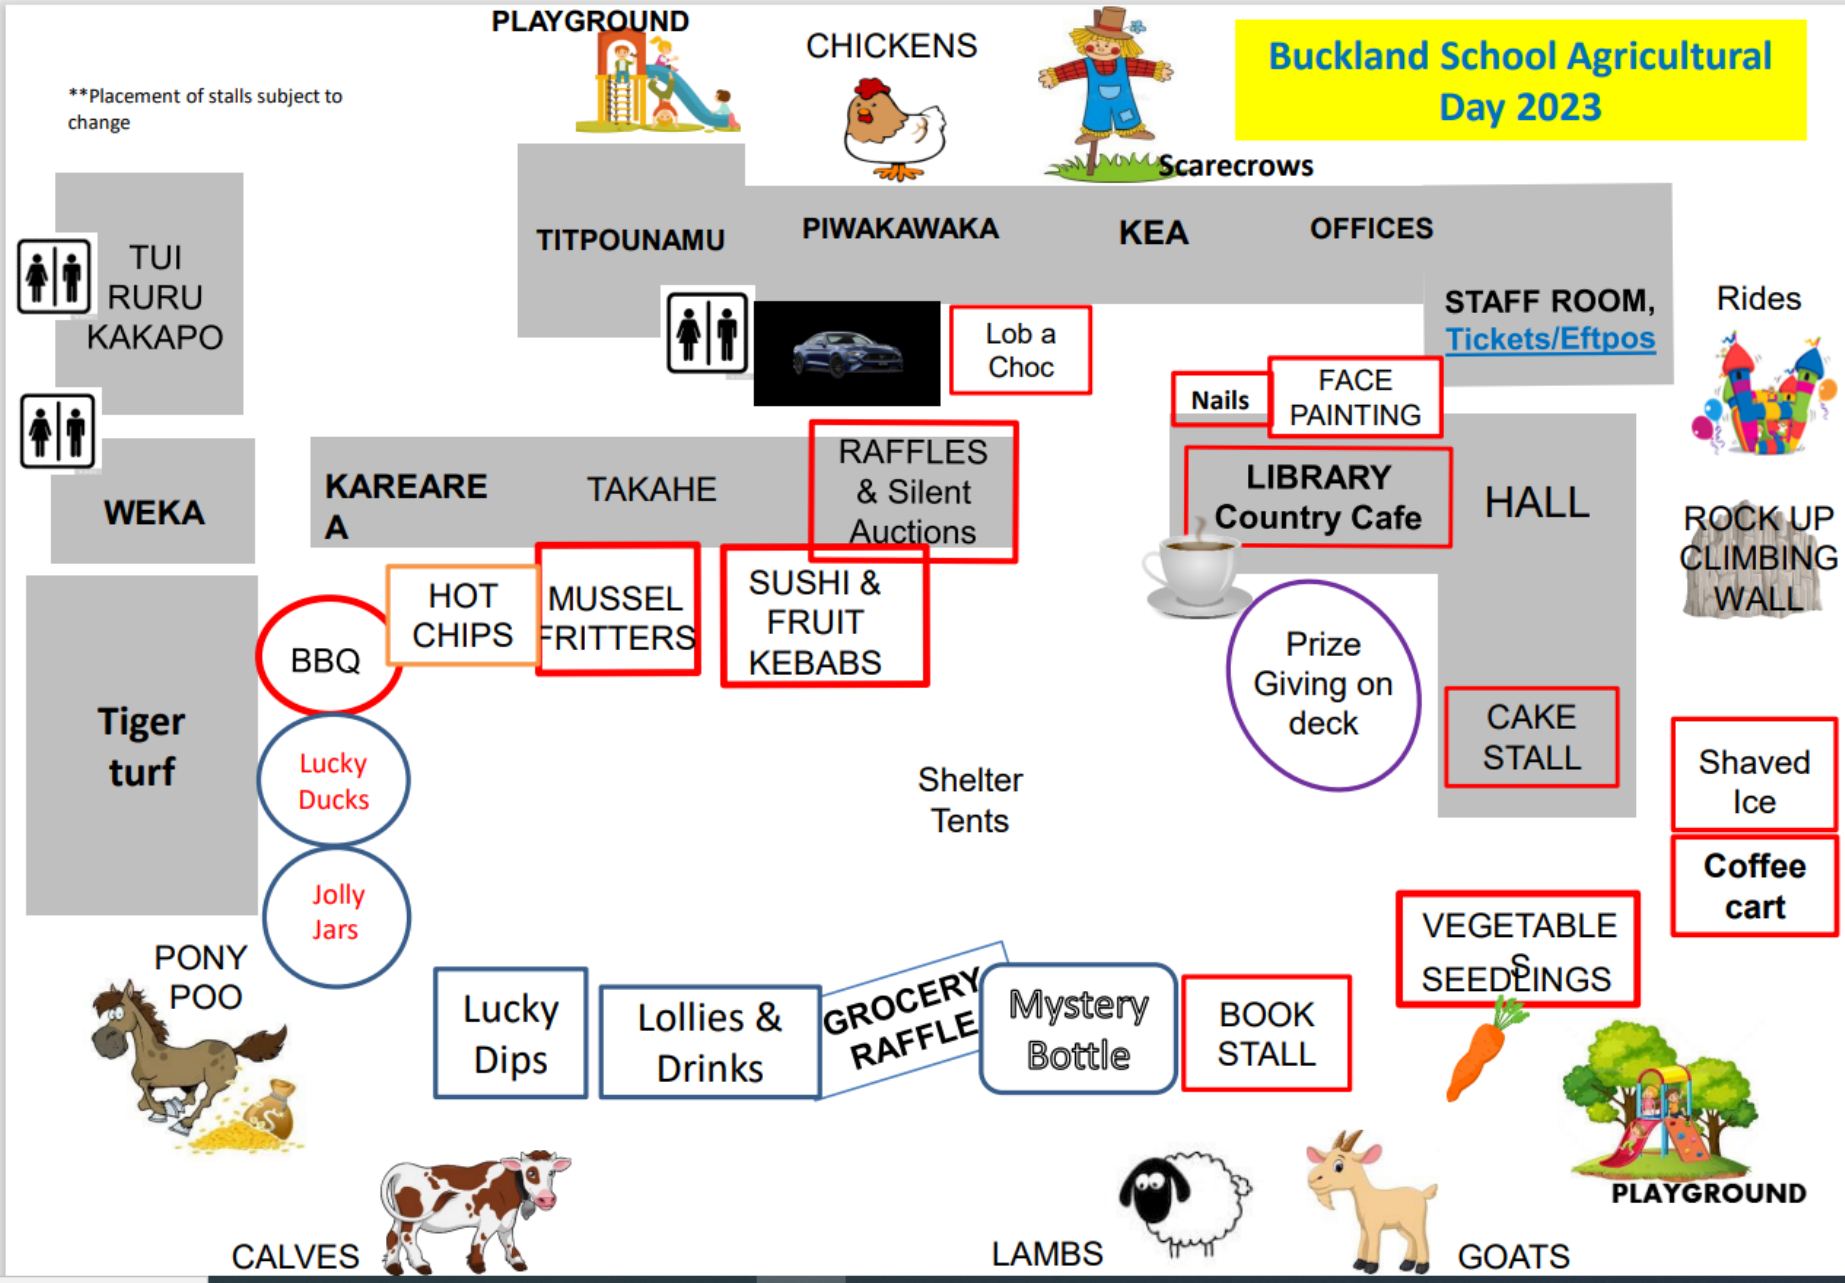

MUSSEL FRITTERS

SUSHI & FRUIT KEBABS

Prize Giving on deck

CAKE STALL

Shaved Ice

Shelter Tents

Coffee cart

PONY POO

Lucky Ducks

Jolly Jars

Lucky Dips

Lollies & Drinks

GROCERY RAFFLE

Mystery Bottle

BOOK STALL

VEGETABLE SEEDLINGS

PLAYGROUND

CALVES

LAMBS

GOATS

Buckland School Agricultural Day 2023

**Placement of stalls subject to change

TUI RURU KAKAPO

WEKA

Tiger turf

PONY POO

CALVES

LAMBS

GOATS

PLAYGROUND

PLAYGROUND

CHICKENS