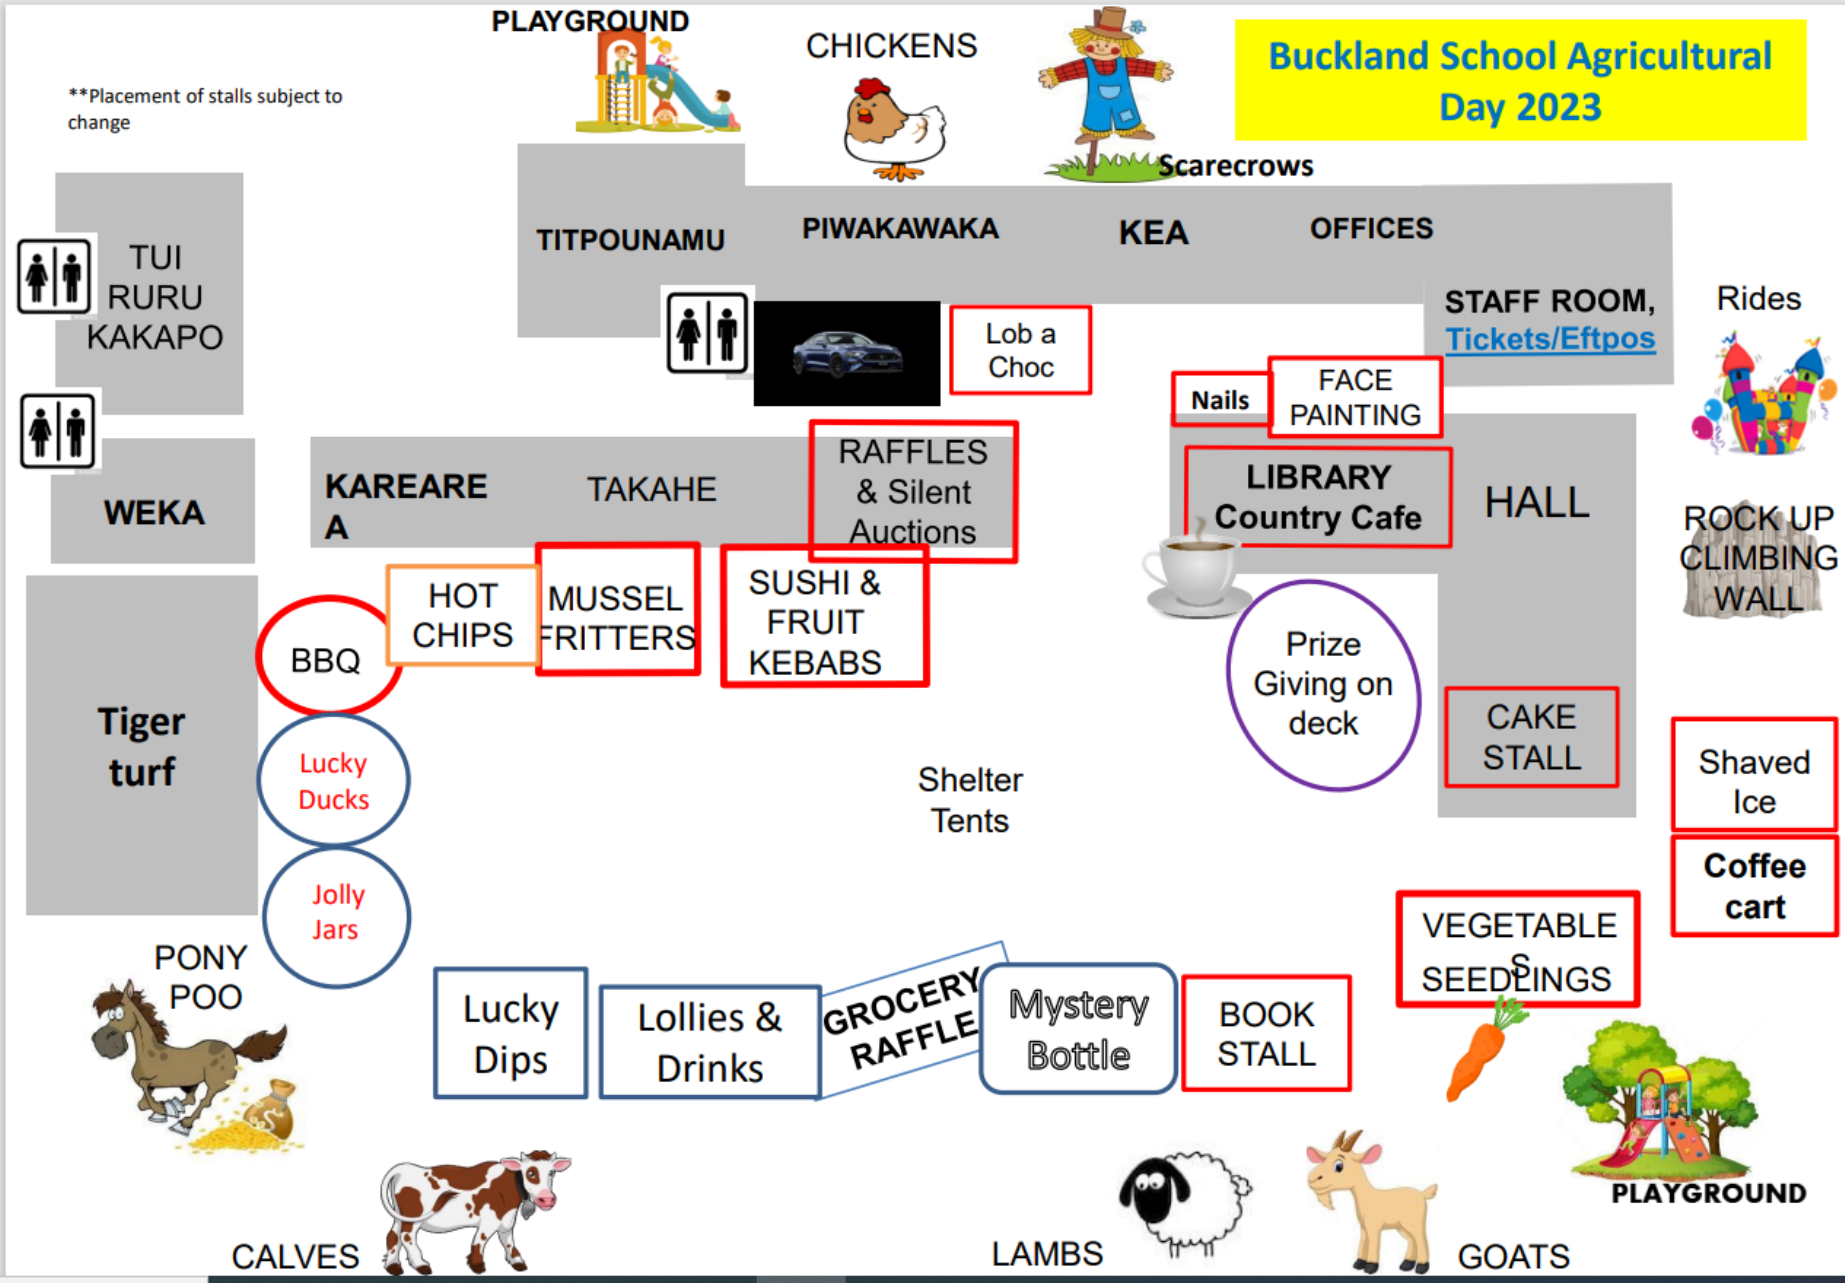

Buckland School Agricultural Day 2023

**Placement of stalls subject to change